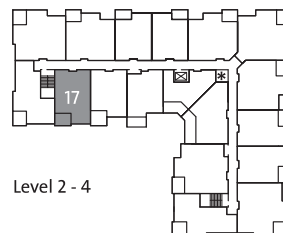

# PLAN D

1 Bedroom + Den + Workstation  
682 sq ft

Harris Road

Harris Road

# PLAN F

1 Bedroom + Den  
730 sq ft

Harris Road