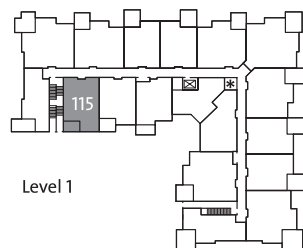

# PLAN D

1 Bedroom + Den + Workstation  
682 sq ft

Harris Road

Harris Road

# PLAN F

1 Bedroom + Den  
730 sq ft

Harris Road