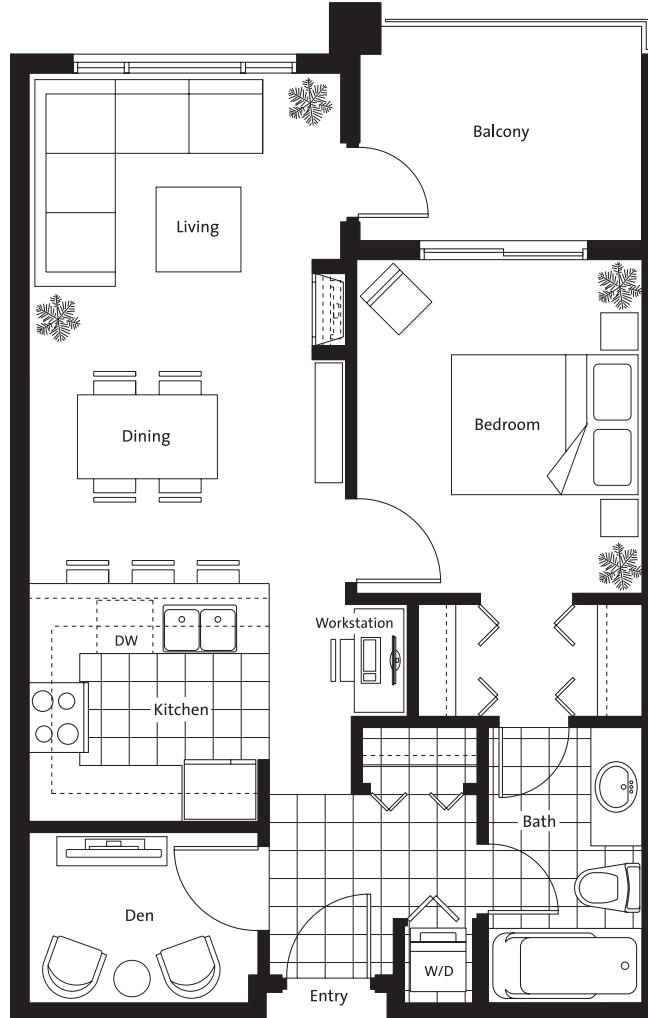

# PLAN D

1 Bedroom + Den + Workstation  
682 sq ft

Harris Road

Harris Road

# PLAN F

1 Bedroom + Den  
730 sq ft

Harris Road