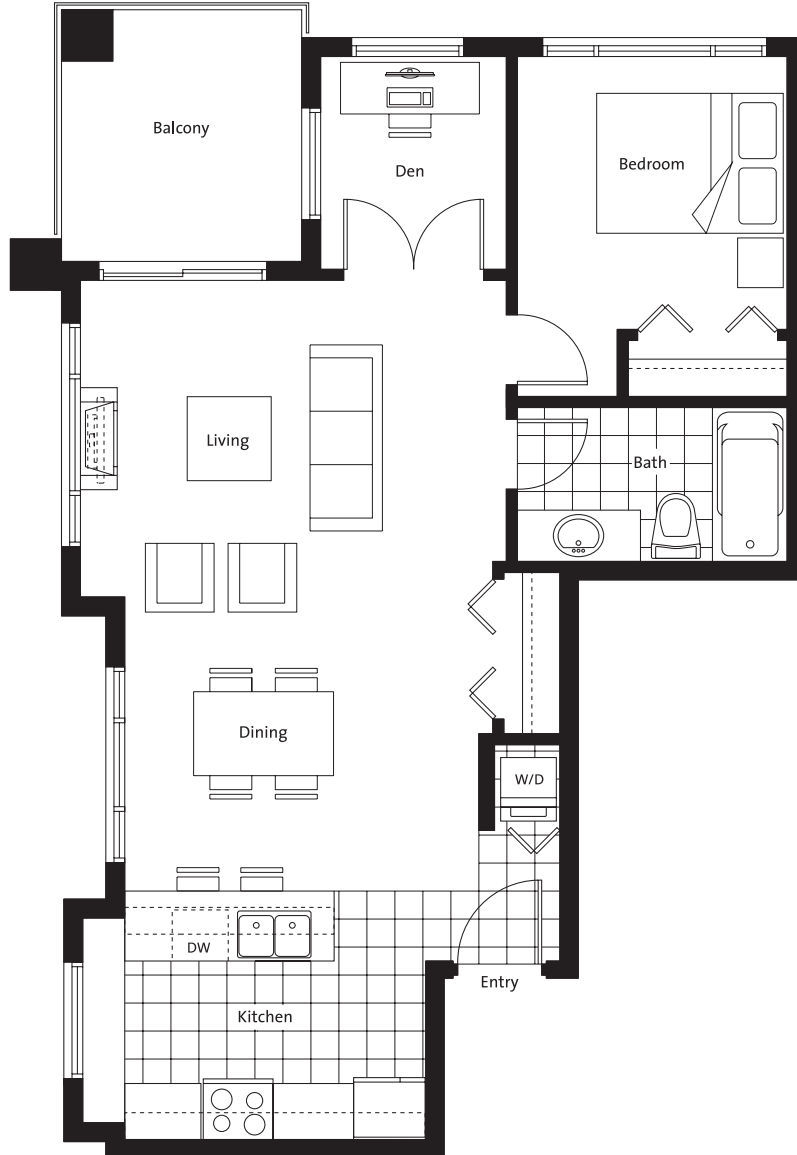

# PLAN D

1 Bedroom + Den + Workstation  
682 sq ft

Harris Road

Harris Road

# PLAN F

1 Bedroom + Den  
730 sq ft

Harris Road